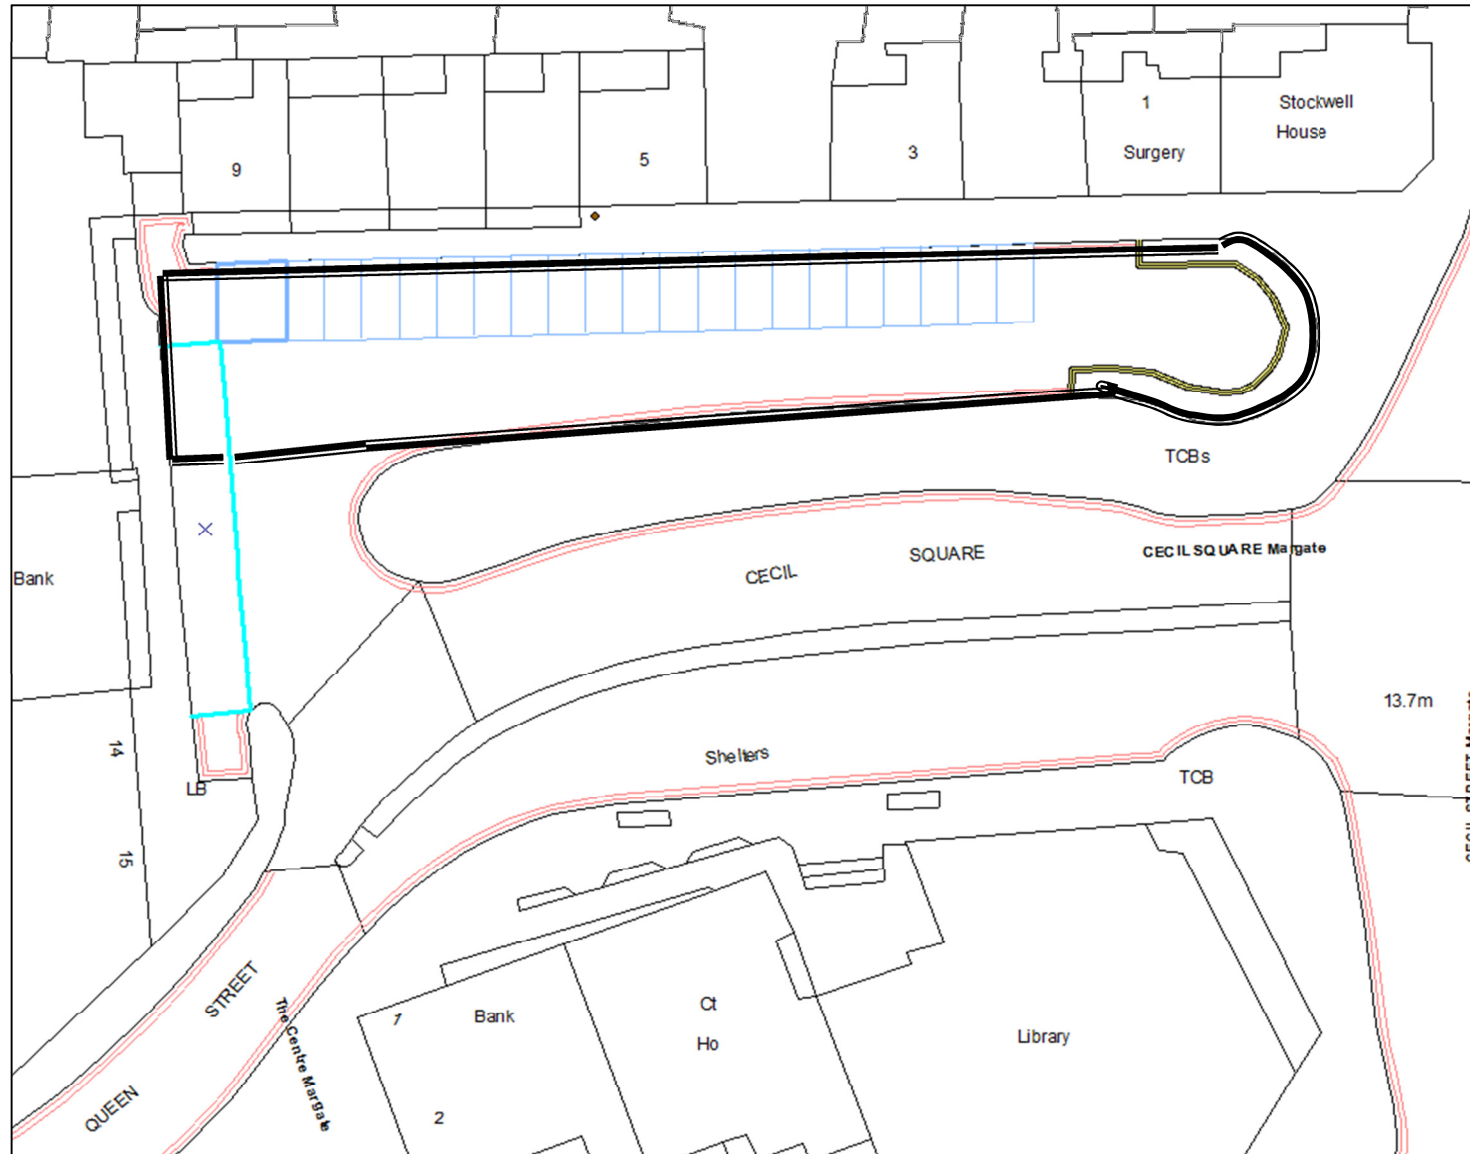

# Annex 1: Proposed layout: Cecil Square, Margate.

Proposed pay & display bays to replace loading bay and yellow lines.

Proposed market space

Proposed layout:  
Cecil Square,  
Margate

SLI 100018261